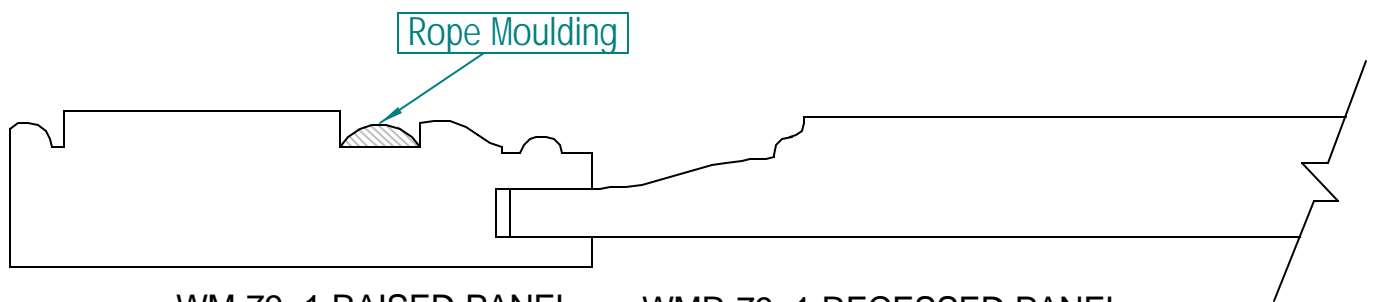

Rope Moulding

WM-79 1 RAISED PANEL
MIN. 9"W X 9"H

WMR-79 1 RECESSED PANEL
MIN. 8"W X 8"H

WMDRP-79 RAISED PANEL
MIN. 9"W X 9"H

WMDRC-79 RECESSED PANEL
MIN. 8"W X 8"H